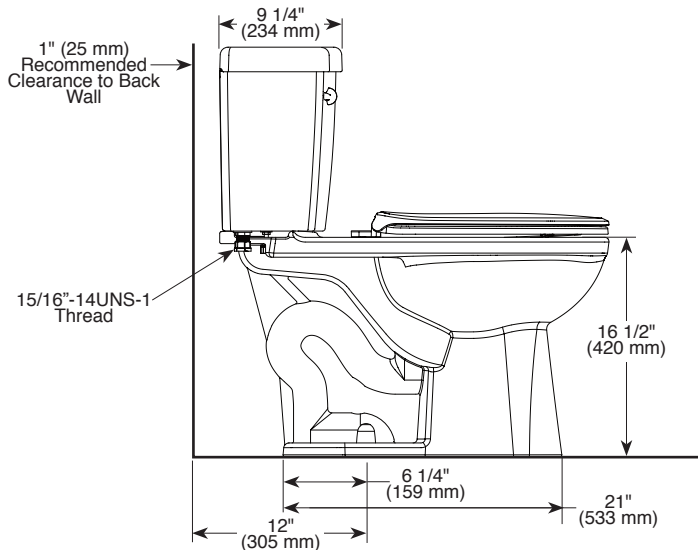

see what Delta can do™

Foundations® Toilet C43913▲

Submitted Model No.: _____

Specific Features: _____

Top down view

Left view

Front view

Foot Print

▲ Designate proper finish suffix (-WH for white)

Delta reserves the right (1) to make changes in specifications and materials, and (2) to change or discontinue models, both without notice or obligation. Dimensions are for reference only. See full-line pricebook or www.deltatoilet.com for finish options and product availability.