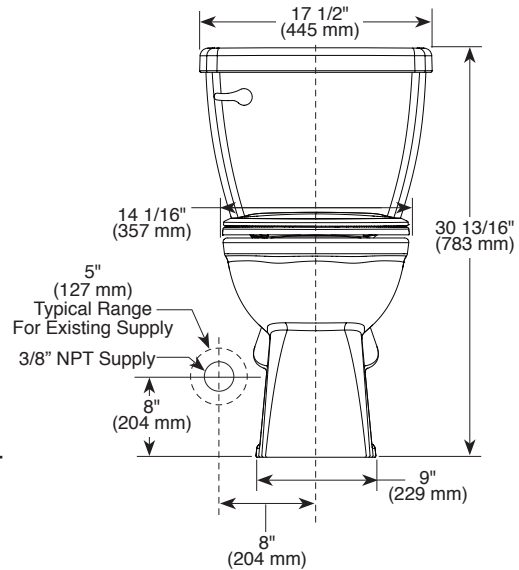

see what Delta can do™

Foundations® Toilet C43913▲

Submitted Model No.: _____

Specific Features: _____

Top down view

Left view

Front view

Foot Print

▲ Designate proper finish suffix (-WH for white)

Delta reserves the right (1) to make changes in specifications and materials, and (2) to change or discontinue models, both without notice or obligation. Dimensions are for reference only. See full-line pricebook or www.deltatoilet.com for finish options and product availability.