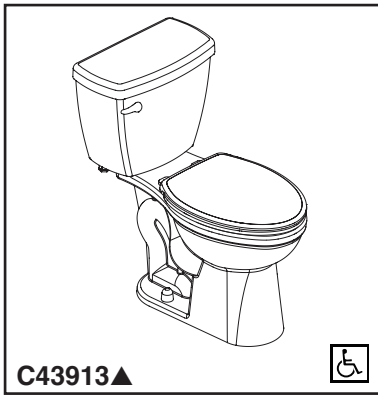

see what Delta can do™

Foundations® Toilet C43913▲

STANDARD SPECIFICATIONS:

- Vitreous China
- 29 9/32" (744 mm) in length, 17 1/2" (445 mm) in width, 30 13/16" (783 mm) in height.
- Elongated bowl with chair height design 16 1/2" (419 mm) to top of the bowl.
- 12" (305 mm) rough-in.
- High efficiency 1.28 gpf (4.8 lpf).
- 3" (76 mm) flush valve.
- 2" (51mm) fully glazed trapway.
- Includes polished chrome trip lever.

WARRANTY

- Chinaware – Lifetime limited warranty; or for commercial purchasers, 10 years for multi-family residential (apartments and condominiums) and 5 years for all other commercial uses, in each case from the date of purchase.
- Mechanical Parts – 1 year from the date of purchase.
- Electronic Parts and Batteries (if applicable) – 5 years from the date of purchase; or for commercial purchasers, 1 year from the date of purchase. No warranty is provided on batteries.
- Toilet Seats – 1 year from the date of purchase. For commercial purchasers no warranty is given.

COMPLIES WITH

- ADA / ANSI A117.1
- ASME A112.19.2 / CSA B45.1
- ASME A112.19.5
- EPA WaterSense® High Efficiency Toilet
- CalGreen

Technical Information	
Fixture configuration	Two-piece, elongated bowl
Water per flush	1.28 gpf (4.8 lpf)
Passageway	2" (51mm)
Water area	9 1/16" X 6 5/32" (230 mm x156 mm)
Seat post hole centers	5 1/2" (140 mm)
Included Components:	
Tank Assembly	RP81873▲
Tank Cover	RP82448▲
Flush Lever	RP82450▲
Mounting Hardware – Bowl to floor	RP100489
Mounting Hardware – Tank to bowl	RP82451
Seat Assembly	RP92086▲

▲ Designate proper finish suffix (-WH for white)

Installation Notes

- Install this product according to the installation guide.
- This model complies with the American Disabilities Act (ADA) when installed per the requirements of the Accessibility Guidelines, Section 604 Water Closets, of the Act, which includes the installation of an open front seat (not included).
- This model complies with CSA B651 when installed per Clause 4.3.6 of the standard.