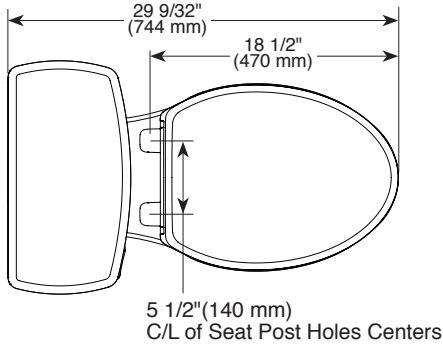

## STANDARD SPECIFICATIONS

- Elongated shape
- 5 1/2" (140 mm) seat mounting holes
- Seat material: Polypropylene (PP)
- Supply line material: EPDM hose with PA6 braiding
- Supply line connection: G1/2" ISO 228-1 threads
- Equipped with a backflow prevention device per ASME A112.4.2; paragraph 4.2
- Seat passes a 300 +/- 5 lbf. static load test per IAPMO Z124.5.

## STANDARD SPECIFICATIONS:

- Vitreous China
- 29 9/32" (744 mm) in length, 17 1/2" (445 mm) in width, 30 13/16" (783 mm) in height.
- Elongated bowl with chair height design 16 1/2" (419 mm) to top of the bowl.
- 12" (305 mm) rough-in.
- High efficiency 1.28 gpf (4.8 lpf).
- 3" (76 mm) flush valve.
- 2" (51mm) fully glazed trapway.
- Includes polished chrome trip lever.

## COMPLIES WITH

- ADA / ANSI A117.1
- ASME A112.19.2 / CSA B45.1
- ASME A112.19.5
- EPA WaterSense® High Efficiency Toilet
- CalGreen

Technical Information	
Fixture configuration	Two-piece, elongated bowl
Water per flush	1.28 gpf (4.8 lpf)
Passageway	2" (51mm)
Water area	9 1/16" X 6 5/32" (230 mm x156 mm)
Seat post hole centers	5 1/2" (140 mm)
Included Components:	
Tank Assembly	RP81873▲
Tank Cover	RP82448▲
Flush Lever	RP82450▲
Mounting Hardware – Bowl to floor	RP100489
Mounting Hardware – Tank to bowl	RP82451
Seat Assembly	RP92086▲

### Top down view