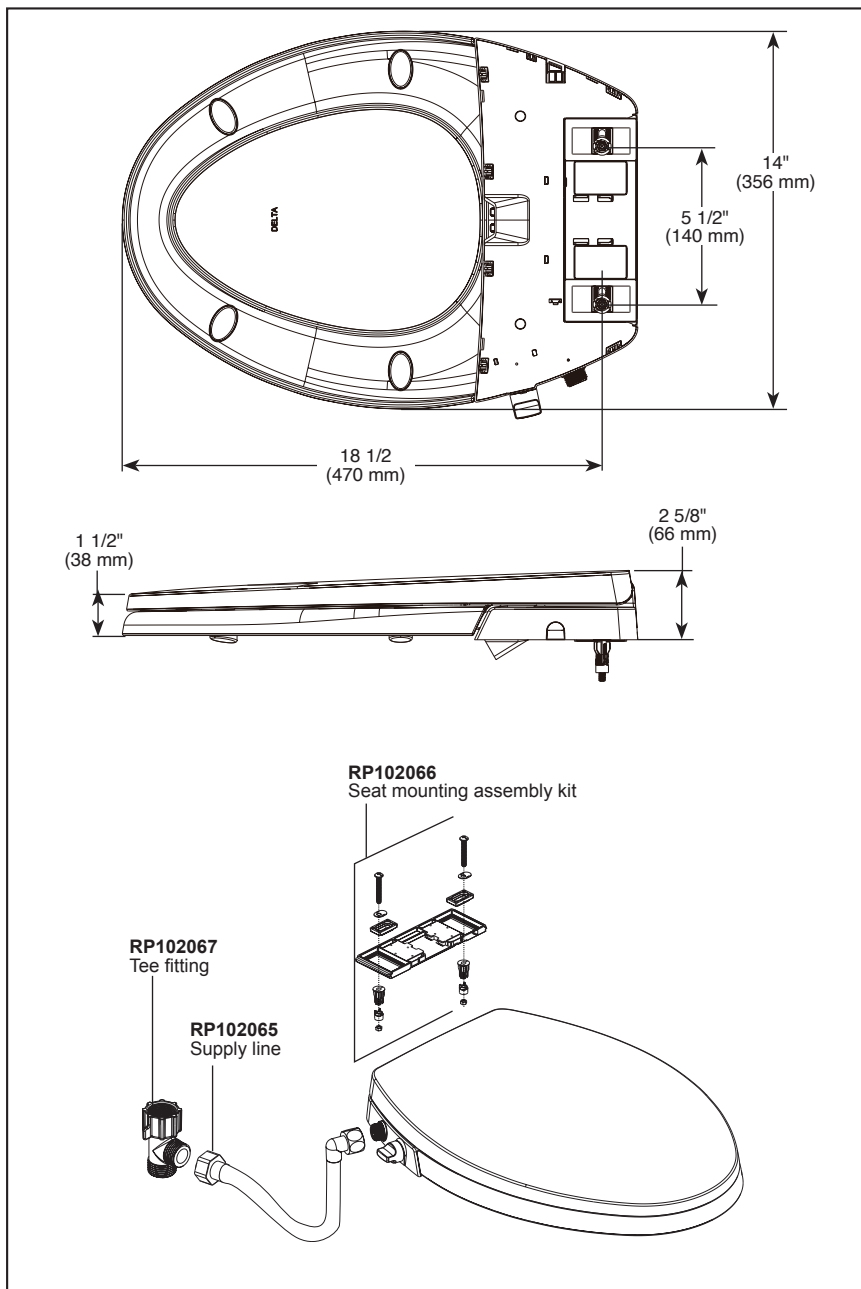

## FEATURES:

- Easy to install, fits most standard elongated toilets
- Includes mounting hardware and water supply line with adapter
- Quick release seat removes easily for cleaning
- Durable seat with No Slip bumpers keeps the seat from shifting during use
- Slow closing hinges prevent seat from slamming
- Manual bidet features front and rear sprays
- Self-cleaning bidet wand automatically rinses after each use
- Fully extending wand length: 2-3/4"
- Finish: White (WH)

## STANDARD SPECIFICATIONS

- Elongated shape
- 5 1/2" (140 mm) seat mounting holes
- Seat material: Polypropylene (PP)
- Supply line material: EPDM hose with PA6 braiding
- Supply line connection: G1/2" ISO 228-1 threads
- Equipped with a backflow prevention device per ASME A112.4.2; paragraph 4.2
- Seat passes a 300 +/- 5 lbf. static load test per IAPMO Z124.5.

## STANDARD SPECIFICATIONS:

- Vitreous China
- 29 9/32" (744 mm) in length, 17 1/2" (445 mm) in width, 30 13/16" (783 mm) in height.
- Elongated bowl with chair height design 16 1/2" (419 mm) to top of the bowl.
- 12" (305 mm) rough-in.
- High efficiency 1.28 gpf (4.8 lpf).
- 3" (76 mm) flush valve.
- 2" (51mm) fully glazed trapway.
- Includes polished chrome trip lever.