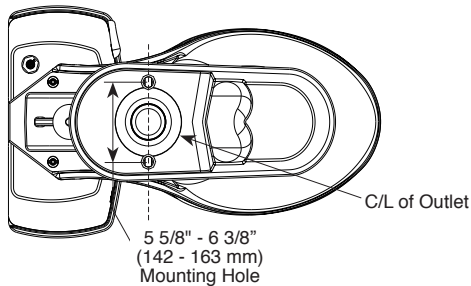

Foot Print

▲ Designate proper finish suffix (-WH for white)

Delta reserves the right (1) to make changes in specifications and materials, and (2) to change or discontinue models, both without notice or obligation. Dimensions are for reference only. See full-line pricebook or www.deltatoilet.com for finish options and product availability.